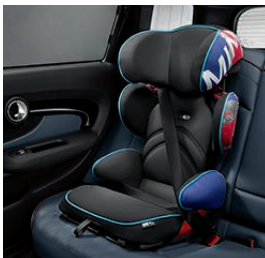

Create your own driving style.

Personalize your MINI Clubman with a wide range of exterior design accessories.

Side scuttles

Whichever way you look at them, side scuttles provide an extra touch of style and personality. Available in Union Jack, Checkered Flag, Gold Jack and other designs.

MINI junior seat 2/3

This seat grows with your child! It's suitable for kids aged about 3 to 12 and weighing approximately 15 to 36 kg. Patented airpads provide a high level of head impact protection, and the seat has ISOFIX connectors and a patented single-handed height and width adjustment system. For ease of transport, it folds to fit inside its own backpack, which is included. Also available for other age groups, and comes in a choice of Union Jack or Vivid Green designs.